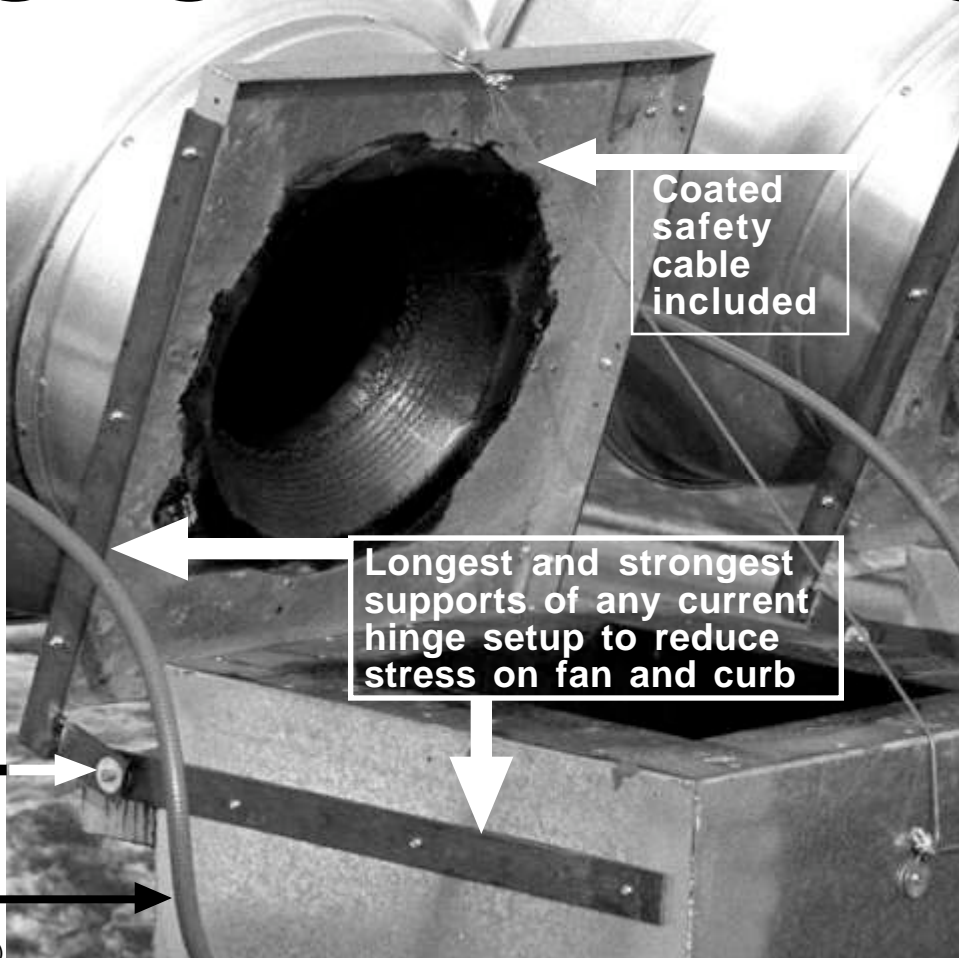

Coated safety cable included

Longest and strongest supports of any current hinge setup to reduce stress on fan and curb

Stronger hinge point than any current factory hinge

External weather proof flex conduit on a properly installed fan (customer installed by qualified electrician)