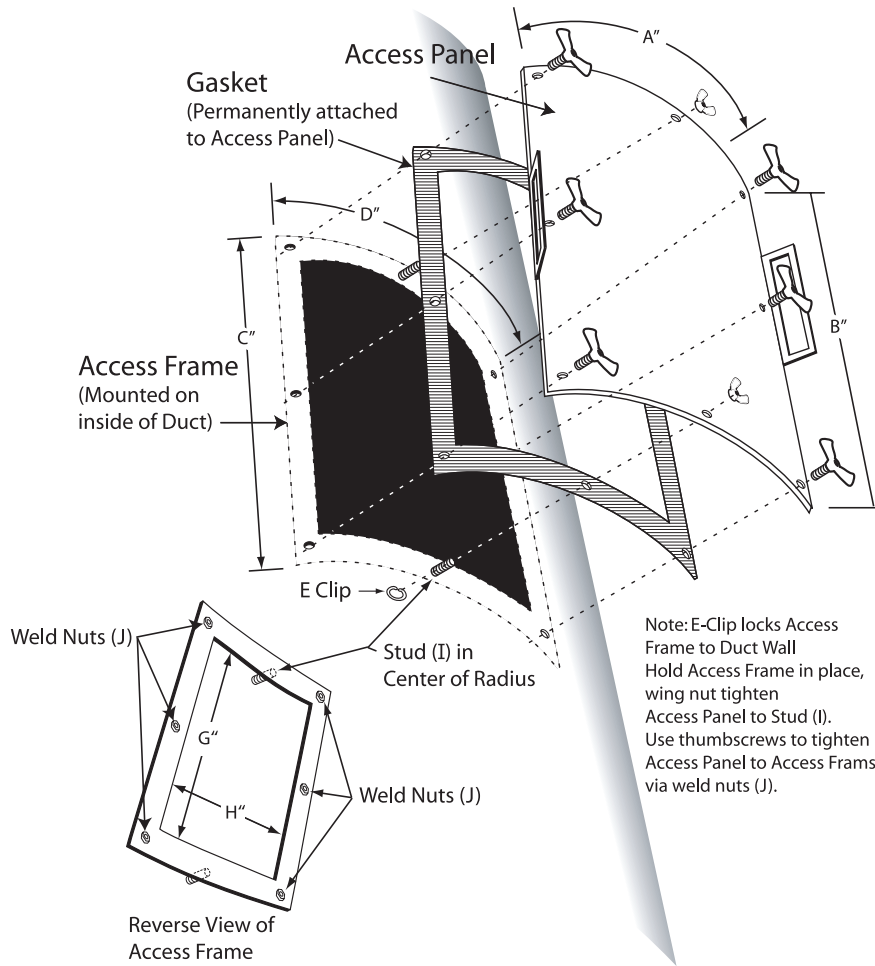

U.L. Curved Access Door for Round Duct

Part #	OUTSIDE DIMENSIONS				HOLE SIZE INSIDE DIMENSIONS		LIST PRICE
	A	B	C	D	G	H	
700505-C	6.75"	6.75"	6.75"	6.75"	5.25"	5.25"	\$85.00
700511-C	6.75"	12.75"	6.75"	12.75"	5.25"	11.25"	\$90.00
700517-C	6.75"	18.75"	6.75"	18.75"	5.25"	17.25"	\$90.00
700808-C	9.75"	9.75"	9.75"	9.75"	8.25"	8.25"	\$90.00
700811-C	9.75"	12.75"	9.75"	12.75"	8.25"	11.25"	\$95.00
700817-C	9.75"	18.75"	9.75"	18.75"	8.25"	17.25"	\$100.00
700823-C	9.75"	24.75"	9.75"	24.75"	8.25"	23.25"	\$100.00
701117-C	12.75"	18.75"	12.75"	18.75"	11.25"	17.25"	\$105.00
701123-C	12.75"	24.75"	12.75"	24.75"	11.25"	23.25"	\$105.00
701717-C	18.75"	18.75"	18.75"	18.75"	17.25"	17.25"	\$105.00
701723-C	18.75"	24.75"	18.75"	24.75"	17.25"	23.25"	\$125.00